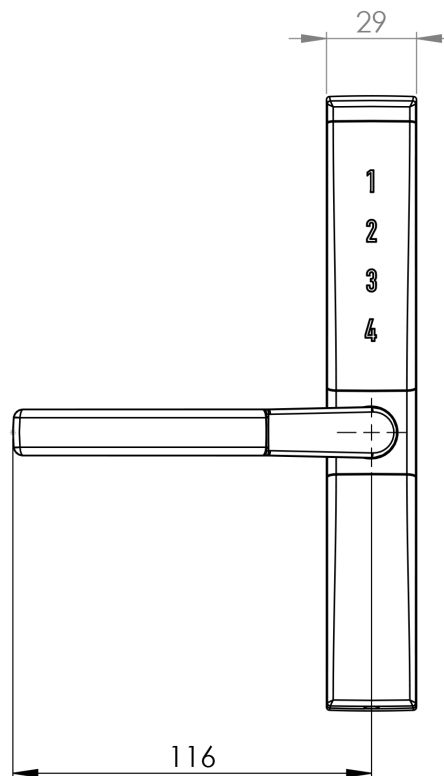

# VISION HOME DIGITAL LATCH BOLT RIGHT

Vision Home is an electrical handle for use on the inside of a balcony or patio door or a window with concealed screws.

The lock is suitable for both in and outward facing doors and windows and the handle is run on two AAA batteries (not included). You lock the handle by swiping your finger over the digital panel and simply unlock by entering your six digit code. The background panel is lit and provides visual feedback when using the handle. The code of your choice remains the same when the batteries are changed or a power shortage should occur. It's easy to change the code should you want to.

### Similar products:

Use the Index Code at [industrilas.com](https://www.industrilas.com)

P/N	Surface treatment	Standards	Handle type	Shaft, diameter	Shaft, length
7404-04400-07043	Chrome matt	SS-3620:2017 klass B	Latch bolt right	7 mm	43 mm
7404-04400-07060	Chrome matt	SS-3620:2017 klass B	Latch bolt right	7 mm	60 mm
7404-04400-07110	Chrome matt	SS-3620:2017 klass B	Latch bolt right	7 mm	110 mm
7404-04400-08043	Chrome matt	SS-3620:2017 klass B	Latch bolt right	8 mm	43 mm
7404-04400-08060	Chrome matt	SS-3620:2017 klass B	Latch bolt right	8 mm	60 mm
7404-04400-08110	Chrome matt	SS-3620:2017 klass B	Latch bolt right	8 mm	110 mm
7406-04600-07043	Black texture powder coated	SS-3620:2017 klass B	Latch bolt right	7 mm	43 mm
7406-04600-07060	Black texture powder coated	SS-3620:2017 klass B	Latch bolt right	7 mm	60 mm
7406-04600-07110	Black texture powder coated	SS-3620:2017 klass B	Latch bolt right	7 mm	110 mm
7406-04600-08043	Black texture powder coated	SS-3620:2017 klass B	Latch bolt right	8 mm	43 mm
7406-04600-08060	Black texture powder coated	SS-3620:2017 klass B	Latch bolt right	8 mm	60 mm
7406-04600-08110	Black texture powder coated	SS-3620:2017 klass B	Latch bolt right	8 mm	110 mm